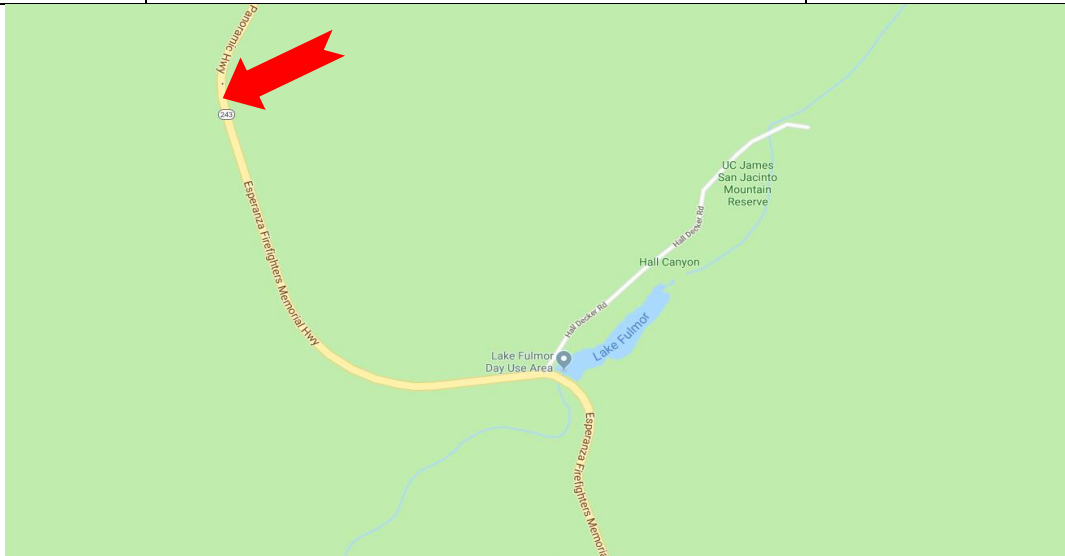

# COMMUTER ALERT

18-275  
1K3504

**Date:** Tuesday, December 04, 2018

**District:** 8 – Riverside/San Bernardino

**Contact:** Shane Massoud

**Email:** [shane.massoud@dot.ca.gov](mailto:shane.massoud@dot.ca.gov)

## EMERGENCY CLOSURE ON STATE ROUTE 243

**SAN BERNARDINO** – The California Department of Transportation (Caltrans) will start emergency culvert repairs on State Route 243 (SR-243) in Idyllwild. SR-243 will be closed in both directions near Lake Fulmor starting Friday, December 7 at 9 a.m. and is anticipated to reopen mid-morning Friday, December 14. Be advised, traffic will be turned around during maintenance work, use an alternate route.

Location	Activity	Date/Work Hours	Work Details
State Route 243	CLOSED: SR-243 in both directions near Lake Fulmor	<u>Friday, Dec. 7 to Friday Dec. 14</u>	Culvert Repairs

**Know before you go!** To stay on top of roadwork in the Inland Empire go to [www.caltrans8.info](http://www.caltrans8.info) and sign up for commuter alerts. View traffic conditions at <http://quickmap.dot.ca.gov> and lane closures at <https://lcswebreports.dot.ca.gov>.